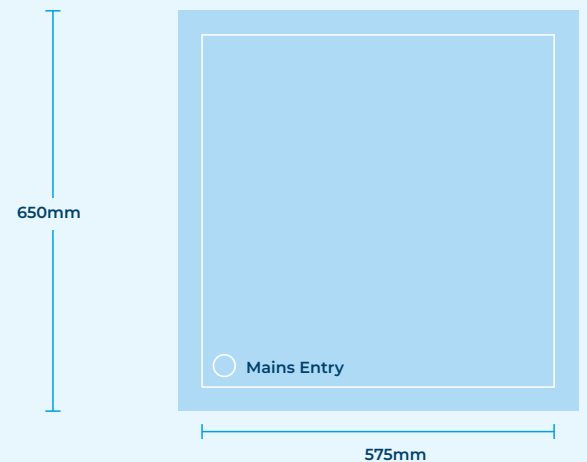

Options available on request, contact sales

PHOTOMETRY

LG7 ENABLING AND CLEAR TOUGHENED GLASS

SATIN AND CLEAR TOUGHENED GLASS

Load bearing ceiling panel 60mm up to 200mm

NOTE: The Zeta RA integrates in to the ceiling panel to maintain the working platform in the void space.

60mm minimum

Cut Aperture:
1090x590mm

Cut Aperture:
590x590mm

WATTAGE	CAT. NO.	CEILING THICKNESS	NOMINAL SIZE	CUT APERTURE	LUMENS	LL/CW	APROX. kg
30	ZETARA2226WLED4TGS	60mm	600 mm x 600 mm	590 mm x 590 mm	3639	123	17.0
43	ZETARA2238WLED4TGS				5264	122	
51	ZETARA2245WLED4TGS				6198	121	
63	ZETARA2254WLED4TGS				7428	118	
74	ZETARA2268WLED4TGS				8928	121	
59	ZETARA4252WLED4TGS	60mm	1200mm x 600 mm	1090 mm x 590 mm	7278	123	30.0
86	ZETARA4276WLED4TGS				10528	122	
103	ZETARA4290WLED4TGS				12396	121	
125	ZETARA42108WLED4TGS				14856	118	
30	ZETARA2226WLED4TGL	60mm	600 mm x 600 mm	590 mm x 590 mm	3630	124	17.0
43	ZETARA2238WLED4TGL				5268	122	
51	ZETARA2245WLED4TGL				6209	121	
63	ZETARA2254WLED4TGL				7567	121	
74	ZETARA2268WLED4TGL				8786	119	
59	ZETARA4252WLED4TGL	60mm	1200mm x 600 mm	1090 mm x 590 mm	7260	124	30.0
86	ZETARA4276WLED4TGL				10536	122	
103	ZETARA4290WLED4TGL				12418	121	
125	ZETARA42108WLED4TGL				15134	121	

CEILING THICKNESS - Standard is 60mm. Please note the thickness of the ceiling panel as a suffix to the product code
 e.g. 38W option with 150mm ceiling:
ZETARA2238WLED4TGS+150MM

**All iterations of integral emergency not available in this luminaire variant.