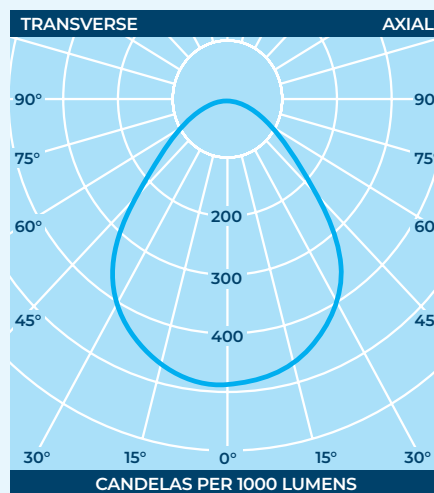

PHOTOMETRY

LG7 ENABLING AND CLEAR TOUGHENED GLASS