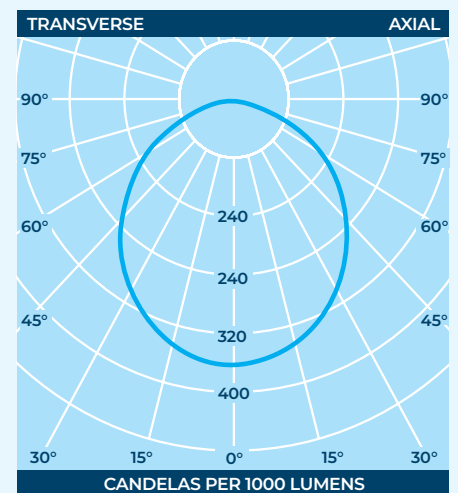

Options available on request, contact sales

PHOTOMETRY

LG7 ENABLING AND CLEAR TOUGHENED GLASS

SATIN AND CLEAR TOUGHENED GLASS

Load bearing ceiling panel 60mm up to 200mm

NOTE: The Zeta RA integrates in to the ceiling panel to maintain the working platform in the void space.