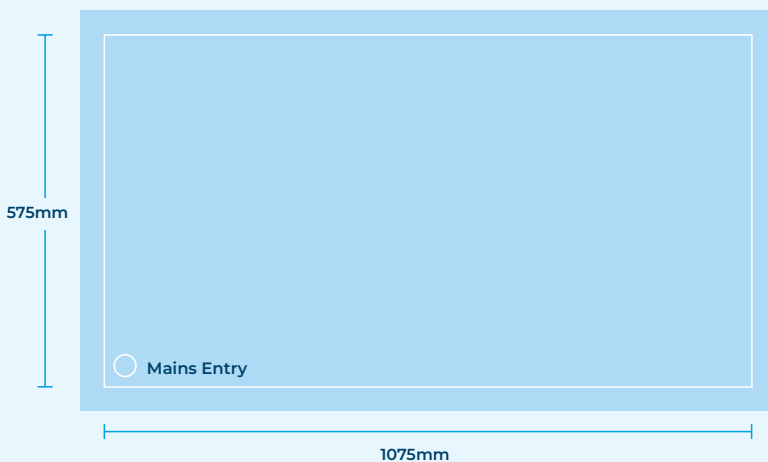

Options available on request, contact sales

PHOTOMETRY

LG7 ENABLING AND CLEAR TOUGHENED GLASS

SATIN AND CLEAR TOUGHENED GLASS

Load bearing ceiling panel 60mm up to 200mm

NOTE: The Zeta RA integrates in to the ceiling panel to maintain the working platform in the void space.

60mm minimum

Cut Aperture:
1090x590mm

Cut Aperture:
590x590mm

WATTAGE	CAT. NO.	CEILING THICKNESS	NOMINAL SIZE	CUT APERTURE	LUMENS	LL/CW	APROX. kg
30	ZETARA2226WLED4TGS	60mm	600 mm x 600 mm	590 mm x 590 mm	3639	123	17.0
43	ZETARA2238WLED4TGS				5264	122	
51	ZETARA2245WLED4TGS				6198	121	
63	ZETARA2254WLED4TGS				7428	118	
74	ZETARA2268WLED4TGS				8928	121	
59	ZETARA4252WLED4TGS	60mm	1200mm x 600 mm	1090 mm x 590 mm	7278	123	30.0
86	ZETARA4276WLED4TGS				10528	122	
103	ZETARA4290WLED4TGS				12396	121	
125	ZETARA42108WLED4TGS				14856	118	
30	ZETARA2226WLED4TGL	60mm	600 mm x 600 mm	590 mm x 590 mm	3630	124	17.0
43	ZETARA2238WLED4TGL				5268	122	
51	ZETARA2245WLED4TGL				6209	121	
63	ZETARA2254WLED4TGL				7567	121	
74	ZETARA2268WLED4TGL				8786	119	
59	ZETARA4252WLED4TGL	60mm	1200mm x 600 mm	1090 mm x 590 mm	7260	124	30.0
86	ZETARA4276WLED4TGL				10536	122	
103	ZETARA4290WLED4TGL				12418	121	
125	ZETARA42108WLED4TGL				15134	121	