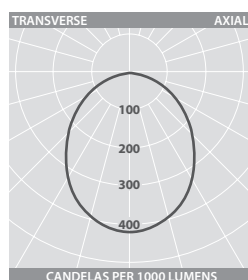

Exposed T as standard - for plasterboard ceiling add suffix '+PB'

Dimensions

Photometric Guide

LG7 ENABLING
 Luminaire Lumen Output 600 x 600
 21W = 2193lm
 36W = 3655lm
 Emergency = 324lm ▲
 Luminaire Lumen Output 1200 x 600
 42W = 4386lm
 72W = 7310lm
 Emergency = 285lm ▲