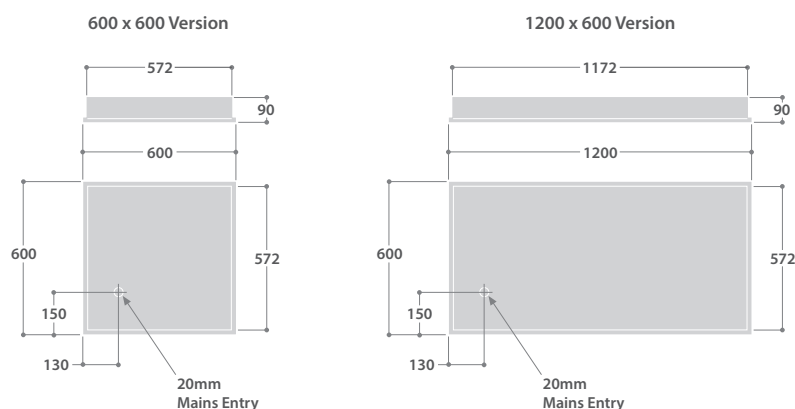

Range

LED	CAT. NO.	NOMINAL SIZE	APPROX. kg
21W	ALPHA2221WLED4S	600mm x 600mm	8.0
36W	ALPHA2236WLED4S		
42W	ALPHA4242WLED4S	1200mm x 600mm	17.0
72W	ALPHA4272WLED4S		

CONTROLS OPTIONS - suffix catalogue number with:
DALI-DIM - DALI dimmable / **SSCAN** - SmartScan e.g. **ALPHA2236WLED4S+DALI-DIM**

EMERGENCY OPTIONS - suffix catalogue number with:
EM - Standard 3 hour integral / **EM-ST** - Emergency Self-test 3 hour integral / **DALI-EM** - DALI 3 hour integral / **SSCAN-EM** - SmartScan 3 hour integral e.g. **ALPHA2236WLED4S+EM**

Exposed T as standard - for plasterboard ceiling add suffix '+PB'

Dimensions