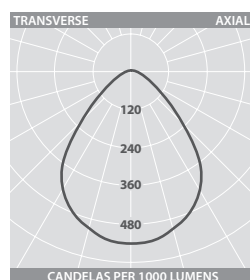

Exposed T as standard - for plasterboard ceiling add suffix '+PB'

Dimensions

Photometric Guide

LG7 ENABLING
 Luminaire Lumen Output 600 x 600
 21W = 2193lm
 36W = 3655lm
 Emergency = 324lm ▲
 Luminaire Lumen Output 1200 x 600
 42W = 4386lm
 72W = 7310lm
 Emergency = 285lm ▲