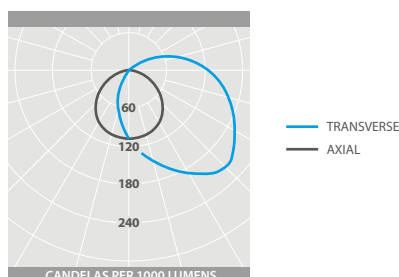

Range

LED	CAT. NO.	NOMINAL SIZE	APPROX. kg
12W	DELTA2112WLED4S	600mm	5.0
22W	DELTA2122WLED4S		
20W	DELTA3120WLED4S	900mm	7.0
36W	DELTA3136WLED4S		
24W	DELTA4124WLED4S	1200mm	9.0
49W	DELTA4149WLED4S		
32W	DELTA5132WLED4S	1500mm	11.0
46W	DELTA5146WLED4S		
66W	DELTA5166WLED4S		

CONTROLS OPTIONS - suffix catalogue number with:
DALI-DIM - DALI dimmable / **SSCAN** - SmartScan e.g. **DELTA4124WLED4S+DALI-DIM**

EMERGENCY OPTIONS - suffix catalogue number with:
EM - Standard 3 hour integral / **EM-ST** - Emergency Self-test 3 hour integral / **DALI-EM** - DALI 3 hour integral / **SSCAN-EM** - SmartScan 3 hour integral e.g. **DELTA4124WLED4S+EM**

Photometric Guide