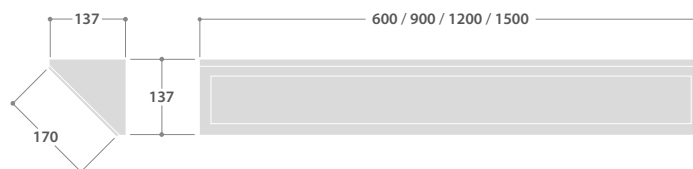

Dimensions