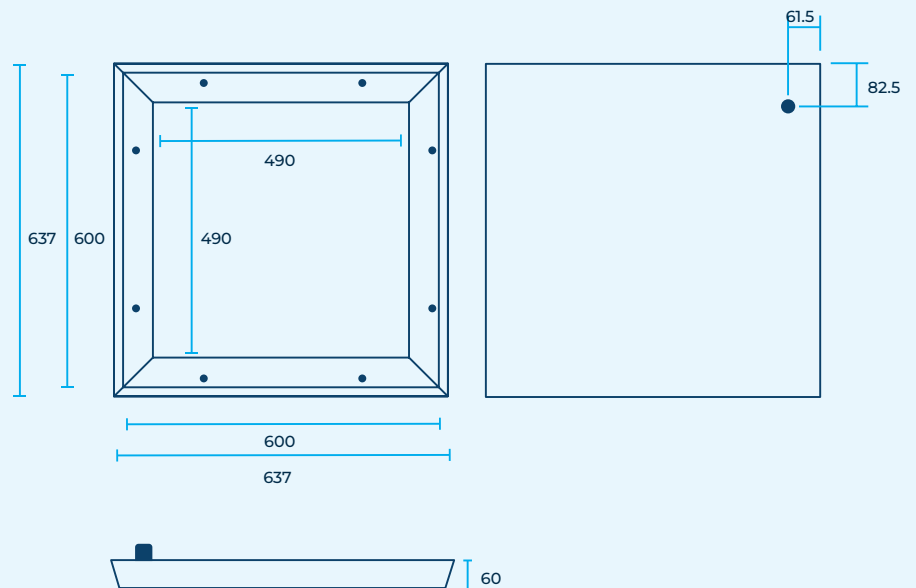

SmartScan Configurations

Find out more at www.thorlux.com/smartsan

PHOTOMETRY

SATIN Luminaire Lumen Output

DIMENSIONS IN MM

| WATTAGE | CAT. NO. | NOMINAL SIZE | LUMENS | LL/CW | APPROX. kg |
|---------|-----------------|---------------|--------|-------|------------|
| 26 | GAMMAEL2240L4S | 600mm x 600mm | 4060 | 156 | 11 |
| 33 | GAMMAEL2253L4S | | 5329 | 161 | |
| 42 | GAMMAEL2266L4S | | 6633 | 158 | |
| 53 | GAMMAEL2283L4S | | 8336 | 157 | |
| 66 | GAMMAEL22103L4S | | 10368 | 157 | |