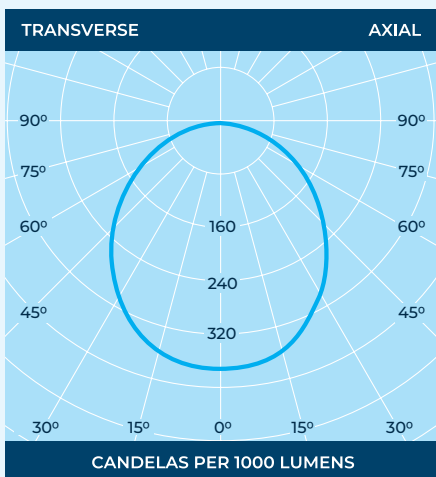

SmartScan Configurations

Find out more at www.thorlux.com/smartsan

PHOTOMETRY

SATIN Luminaire Lumen Output

DIMENSIONS IN MM

| WATTAGE | CAT. NO. | NOMINAL SIZE | LUMENS | LL/CW | APPROX. kg |
|---------|-----------------|---------------|--------|-------|------------|
| 26 | GAMMAEL2240L4S | 600mm x 600mm | 4060 | 156 | 11 |
| 33 | GAMMAEL2253L4S | | 5329 | 161 | |
| 42 | GAMMAEL2266L4S | | 6633 | 158 | |
| 53 | GAMMAEL2283L4S | | 8336 | 157 | |
| 66 | GAMMAEL22103L4S | | 10368 | 157 | |